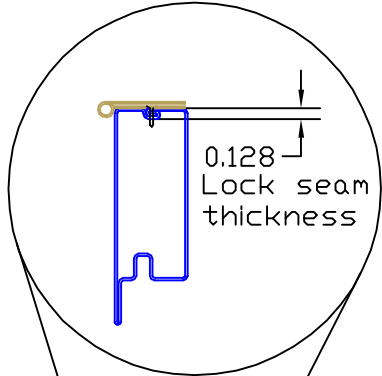

RUSCO[®] MANUFACTURING INC.

SECURITY STORM DOOR

MODEL 2800 - 22 GAUGE MAIN FRAME

Hinge screw through lock seam

ALSO AVAILABLE IN 18 GAUGE MAIN FRAME