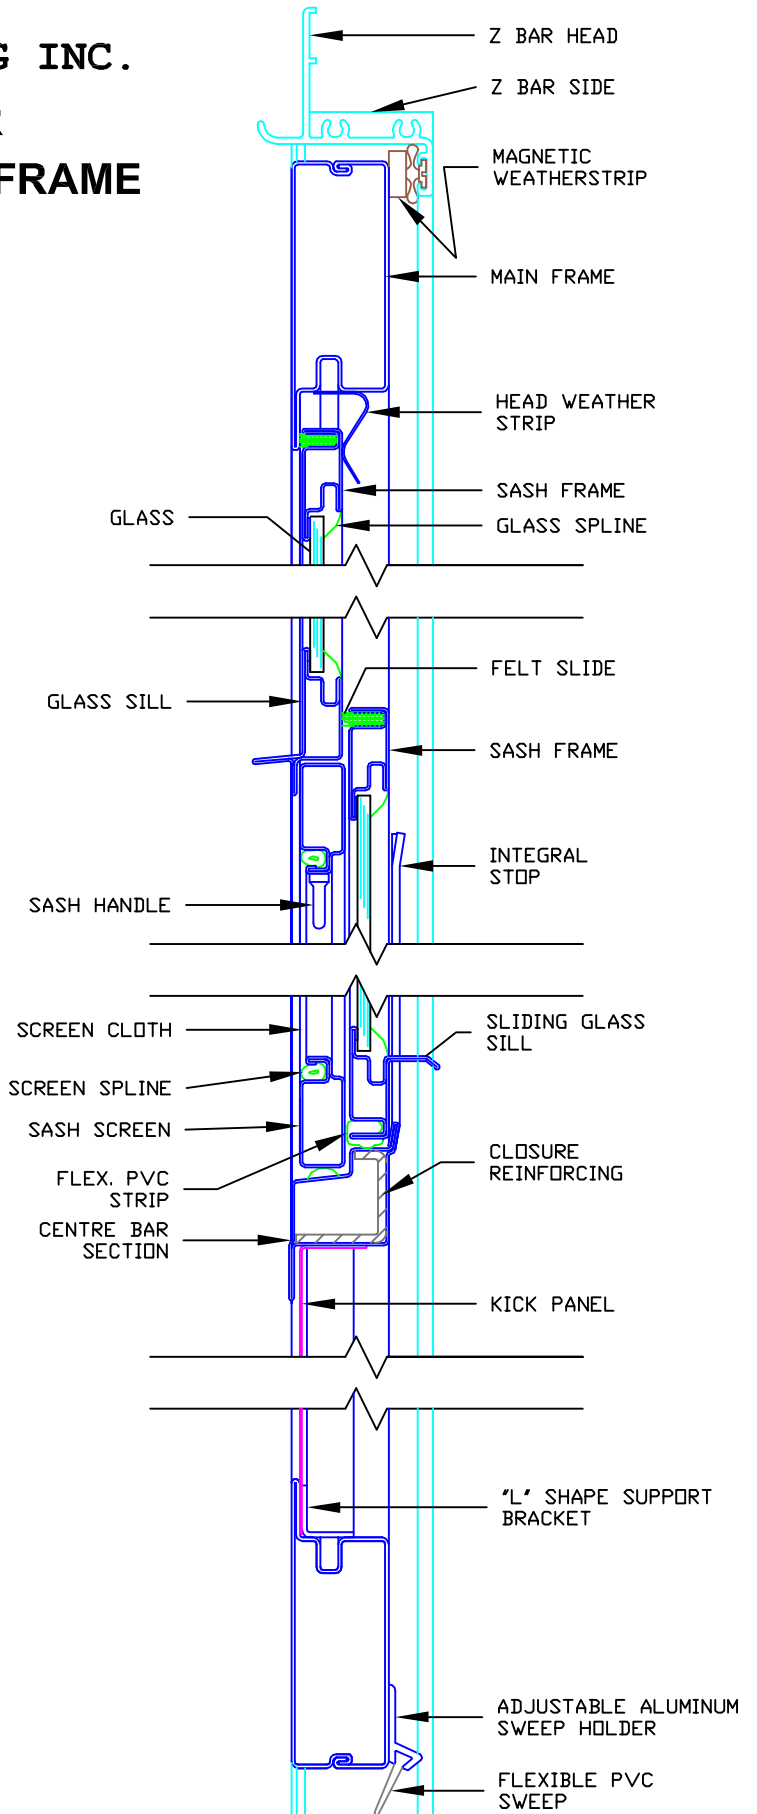

RUSCO[®] MANUFACTURING INC.

SECURITY STORM DOOR

MODEL 2800 - 22 GAUGE MAIN FRAME

Hinge screw through lock seam

ALSO AVAILABLE IN 18 GAUGE MAIN FRAME